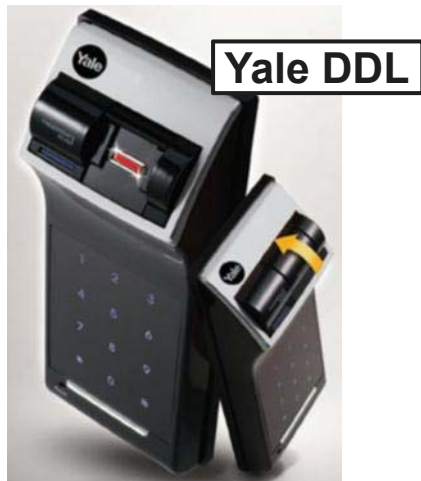

# Background

Old Models

- There was a biometric safe model in the past. It was with old designed optical type scanner and had been phased out already.
- There is demand from the markets on Biometric Safes.
- Many other major competitors in the market carry biometric models.
- Market trends in capacitive type scanner which is more secure and stylish in design, same as Yale DDL.
- A capacitive type, touch panel Fire Safe is developed.

# Product Introduction

The Yale  
**Biometric Fire Safe**  
Treasuring your freedom

The new Yale Biometric Fire Safe is launched, adding a new range in the Yale Safe family.

Digital panel is re-arrange to differentiate from off-the-shelf vendor design, with unique yellow LED back light.

Same handle as the Fire Safe range is used but with dark chrome plated satin finish which aligns to the dark tone of the panel design.

Also with SP and KR 60min Fire Proof rating. Available in 420mm and 520mm size. (Other sizes possible upon discussion)

# Features

- Biometric Touch Screen Panel
  - Swipe type capacitive finger print reader for better security and reliability
  - Touch screen for sensible input
  - Yellowish LED backlight
- Stylish dark chrome plating with satin finish
- Keyless design – no hustle of forgetting where the key is
- Factory master code available for emergency open upon after sales service.