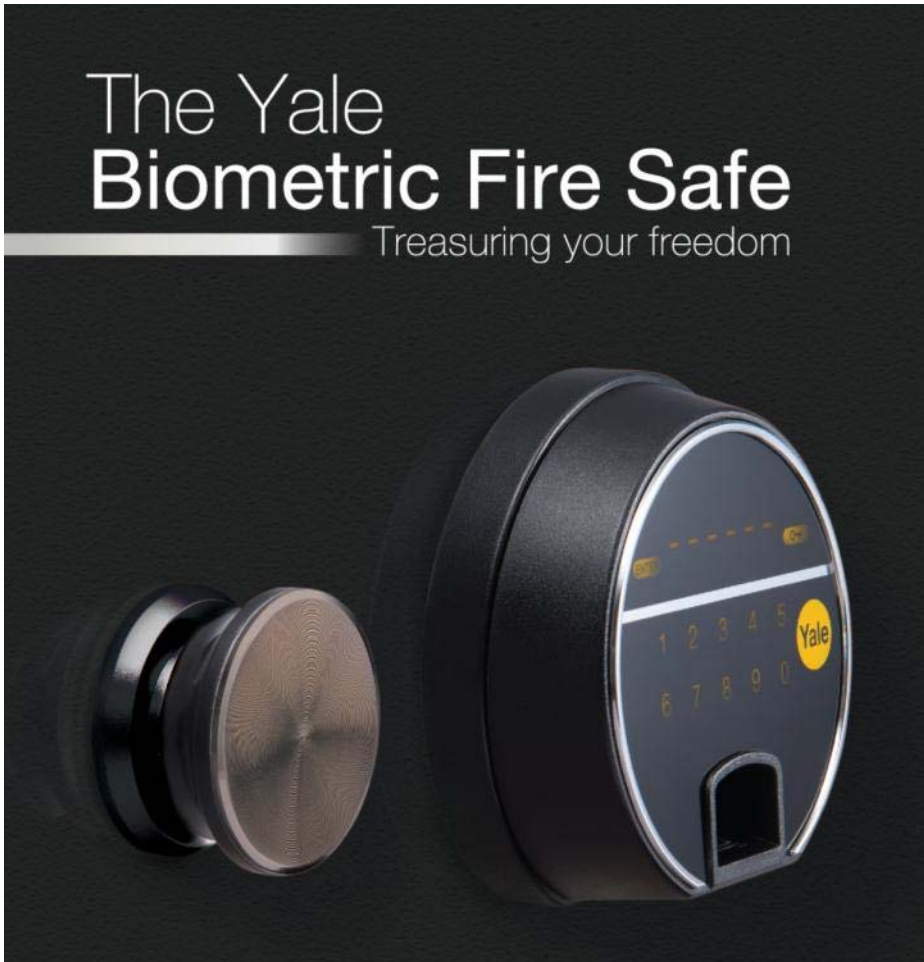

# Background

Old Models

- There was a biometric safe model in the past. It was with old designed optical type scanner and had been phased out already.
- There is demand from the markets on Biometric Safes.
- Many other major competitors in the market carry biometric models.
- Market trends in capacitive type scanner which is more secure and stylish in design, same as Yale DDL.
- A capacitive type, touch panel Fire Safe is developed.

# Product Introduction

The Yale  
**Biometric Fire Safe**  
Treasuring your freedom

The new Yale Biometric Fire Safe is launched, adding a new range in the Yale Safe family.

Digital panel is re-arrange to differentiate from off-the-shelf vendor design, with unique yellow LED back light.

Same handle as the Fire Safe range is used but with dark chrome plated satin finish which aligns to the dark tone of the panel design.

Also with SP and KR 60min Fire Proof rating. Available in 420mm and 520mm size. (Other sizes possible upon discussion)

# Features

- Biometric Touch Screen Panel
  - Swipe type capacitive finger print reader for better security and reliability
  - Touch screen for sensible input
  - Yellowish LED backlight
- Stylish dark chrome plating with satin finish
- Keyless design – no hustle of forgetting where the key is
- Factory master code available for emergency open upon after sales service.