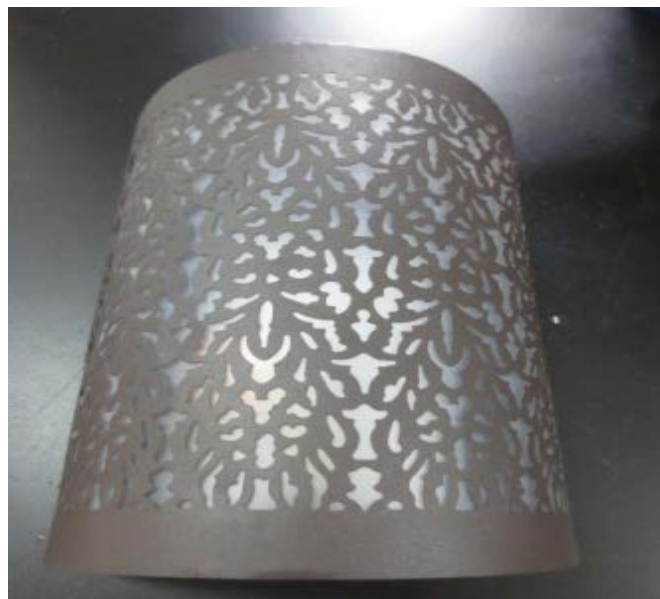

CAT NO. WP1033

WALL LIGHT

**MATERIAL
& COLOR**

Powder Coated Brown with Mild Steel
Base

Length	18.0 cm
Width	9.5 cm
Height	21.5 cm

LAMP SOURCE	60W GLS
NO OF LAMPS	1 N
BASE CAP	E27

FEATURES

MRP Rs.2090

Rich contemporary design with filtered lighting pattern accentuating modern décor.

Produces glare free lighting which is comfortable for the eyes

Designed for use with energy-saving light bulbs

Available as a complete range of harmonized designs which will add sophistication to every room.

NON LED

QTY - 108

ETA – 20TH DEC